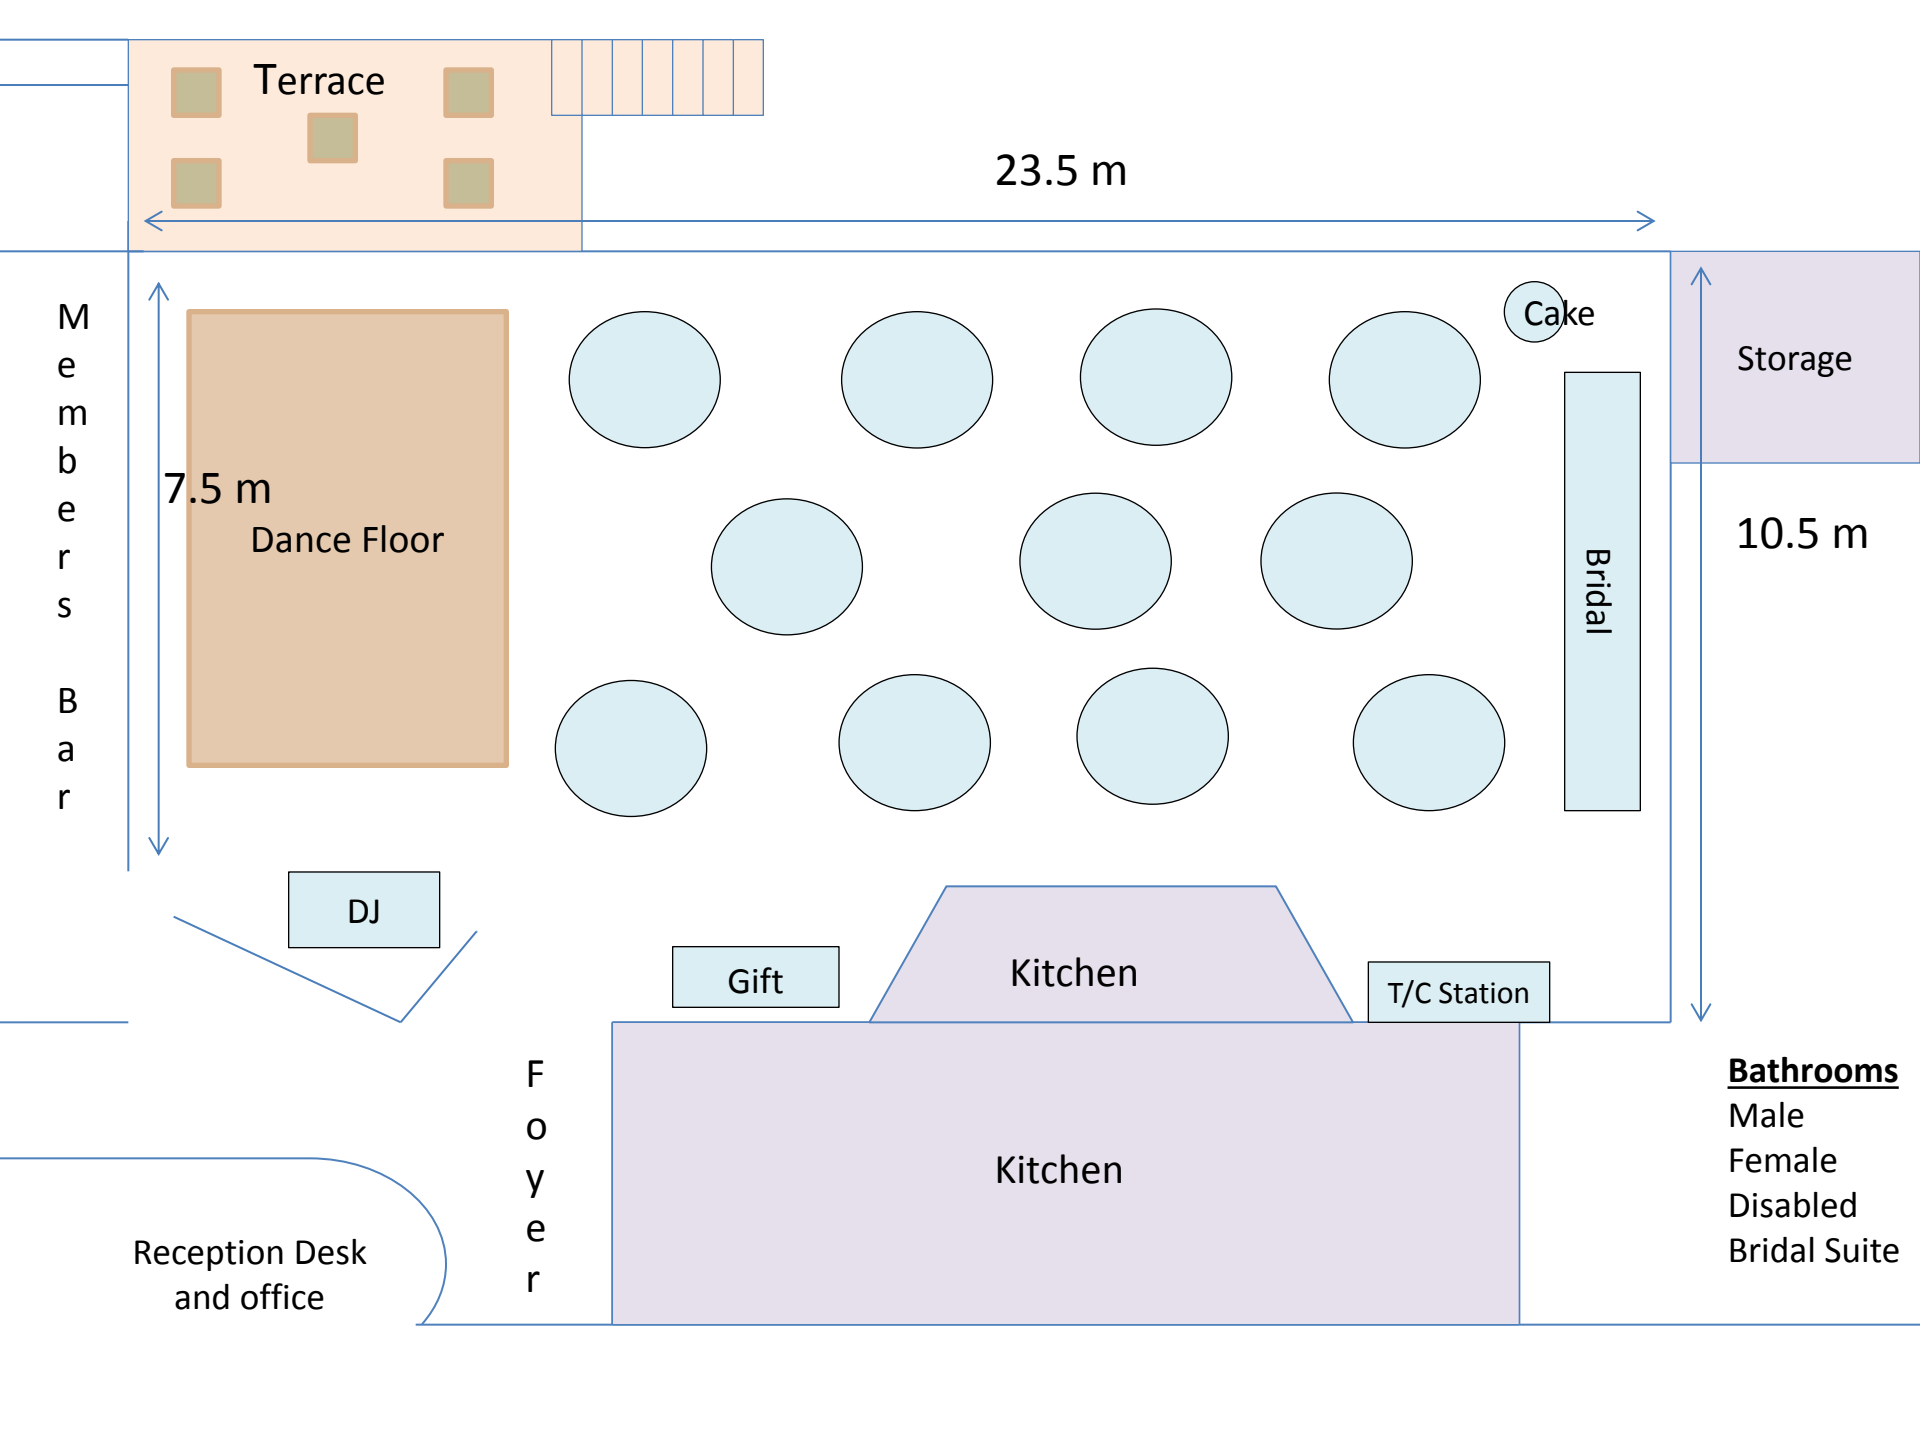

Storage

10.5 m

DJ

Gift

Kitchen

T/C Station

F
o
y
e
r

Kitchen

Reception Desk
and office

Bathrooms

Male

Female

Disabled

Bridal Suite

Terrace

23.5 m

M
e
m
b
e
r
s

B
a
r

7.5 m

Dance Floor

Cake

Storage

10.5 m

Bridal

10.5 m

Dance Floor

DJ

Gift

Kitchen

T/C Station

F
o
y
e
r

Reception Desk
and office