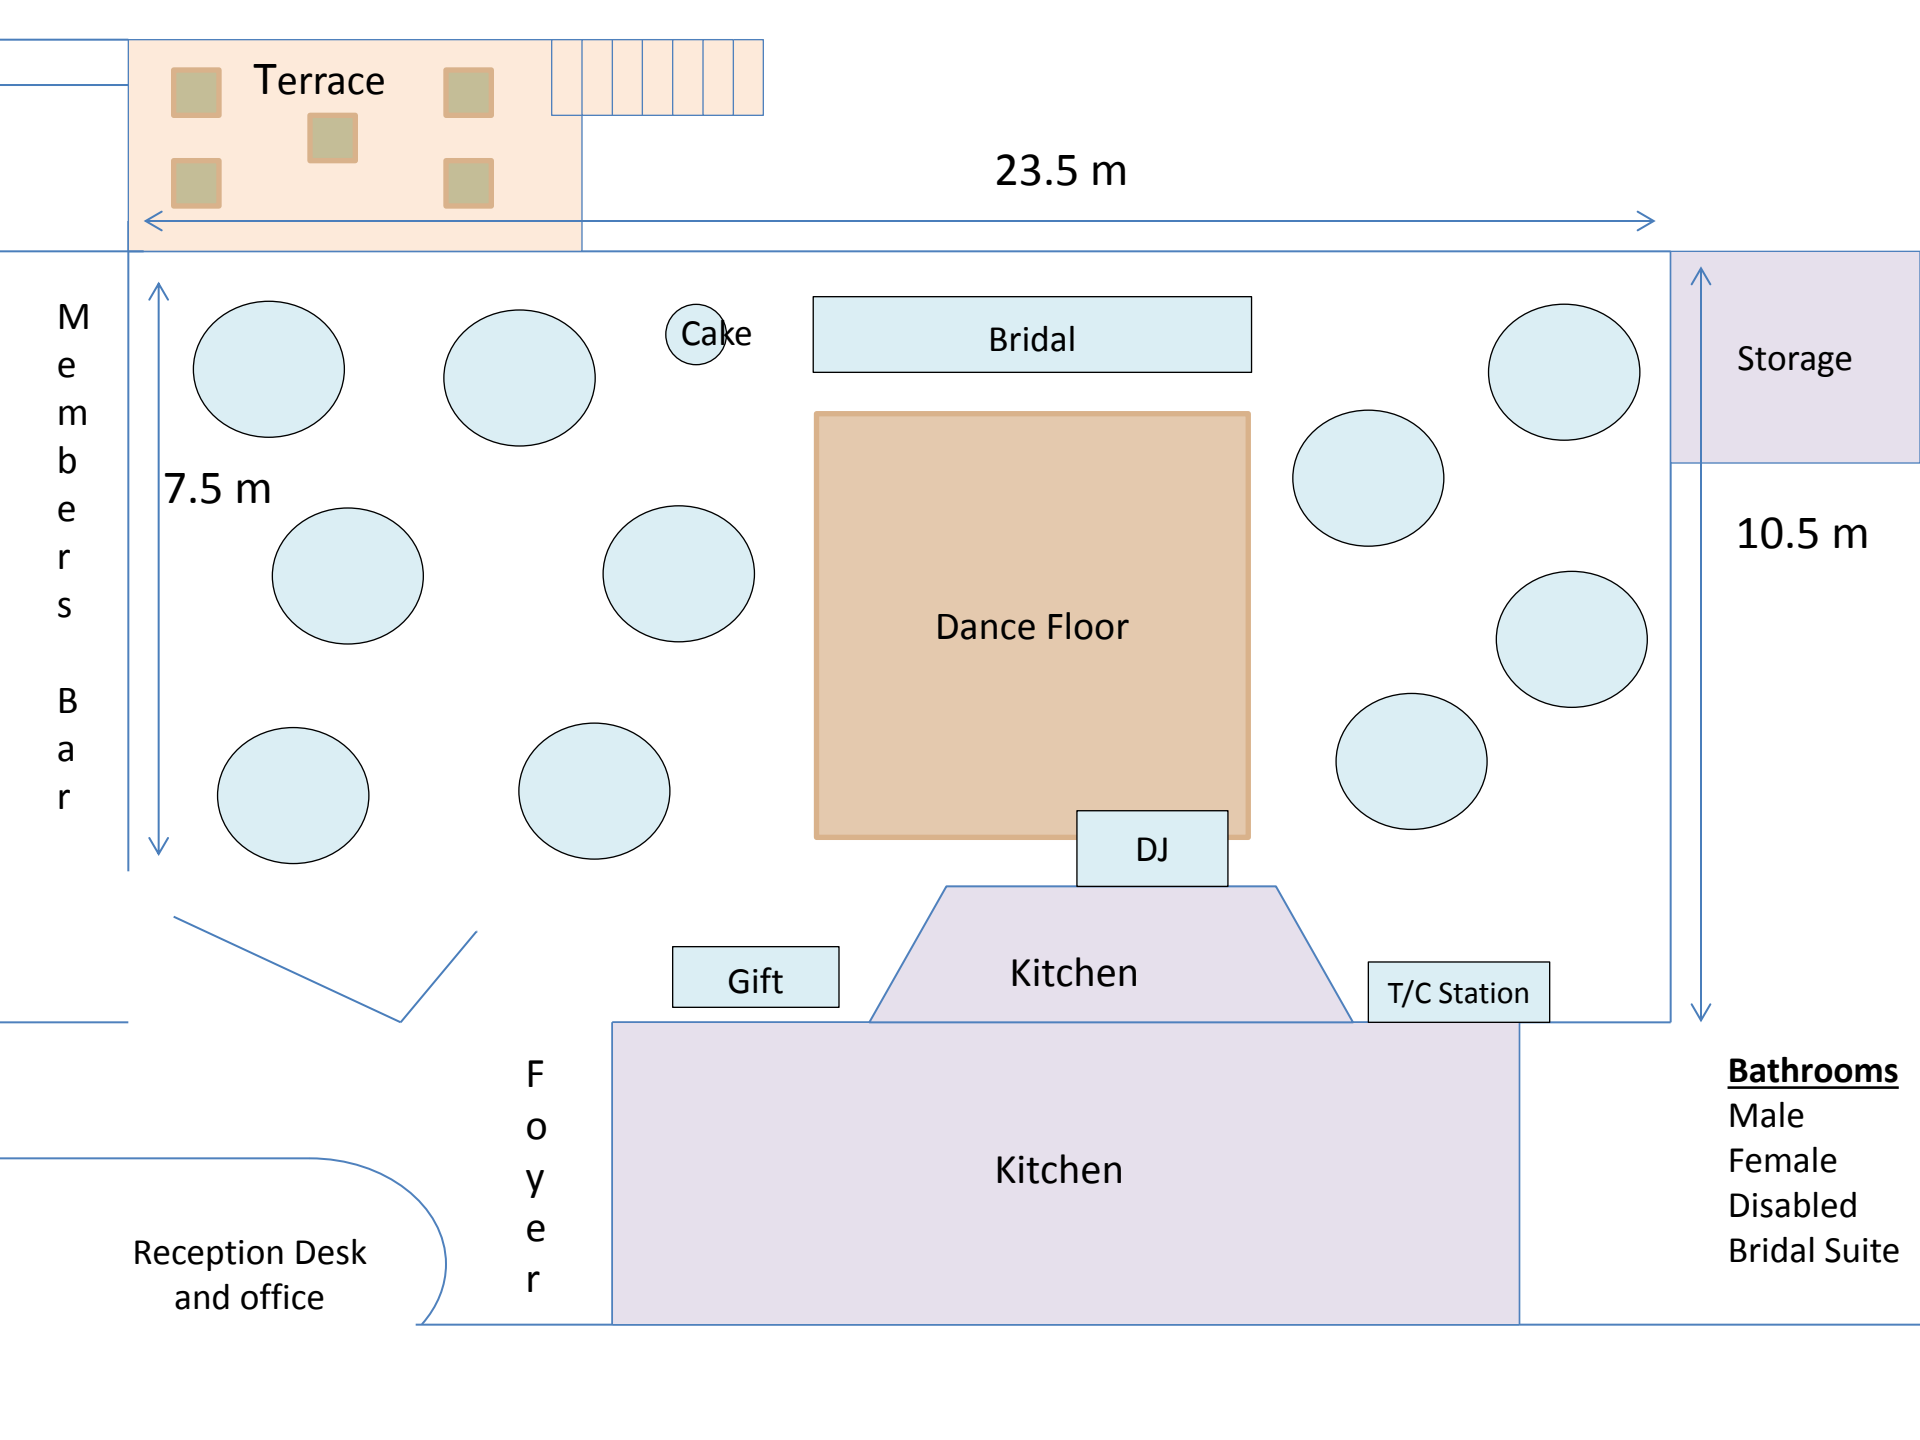

Reception Desk
and office

Bathrooms

Male

Female

Disabled

Bridal Suite

Terrace

23.5 m

DJ

Gift

Kitchen

T/C Station

F
o
y
e
r

Reception Desk
and office

Kitchen

Bathrooms
Male
Female
Disabled
Bridal Suite

Terrace

23.5 m

M
e
m
b
e
r
s

B
a
r

7.5 m

Cake

Bridal

Storage

10.5 m

Dance Floor

DJ

Gift

Kitchen

T/C Station

F
o
y
e
r

Reception Desk
and office