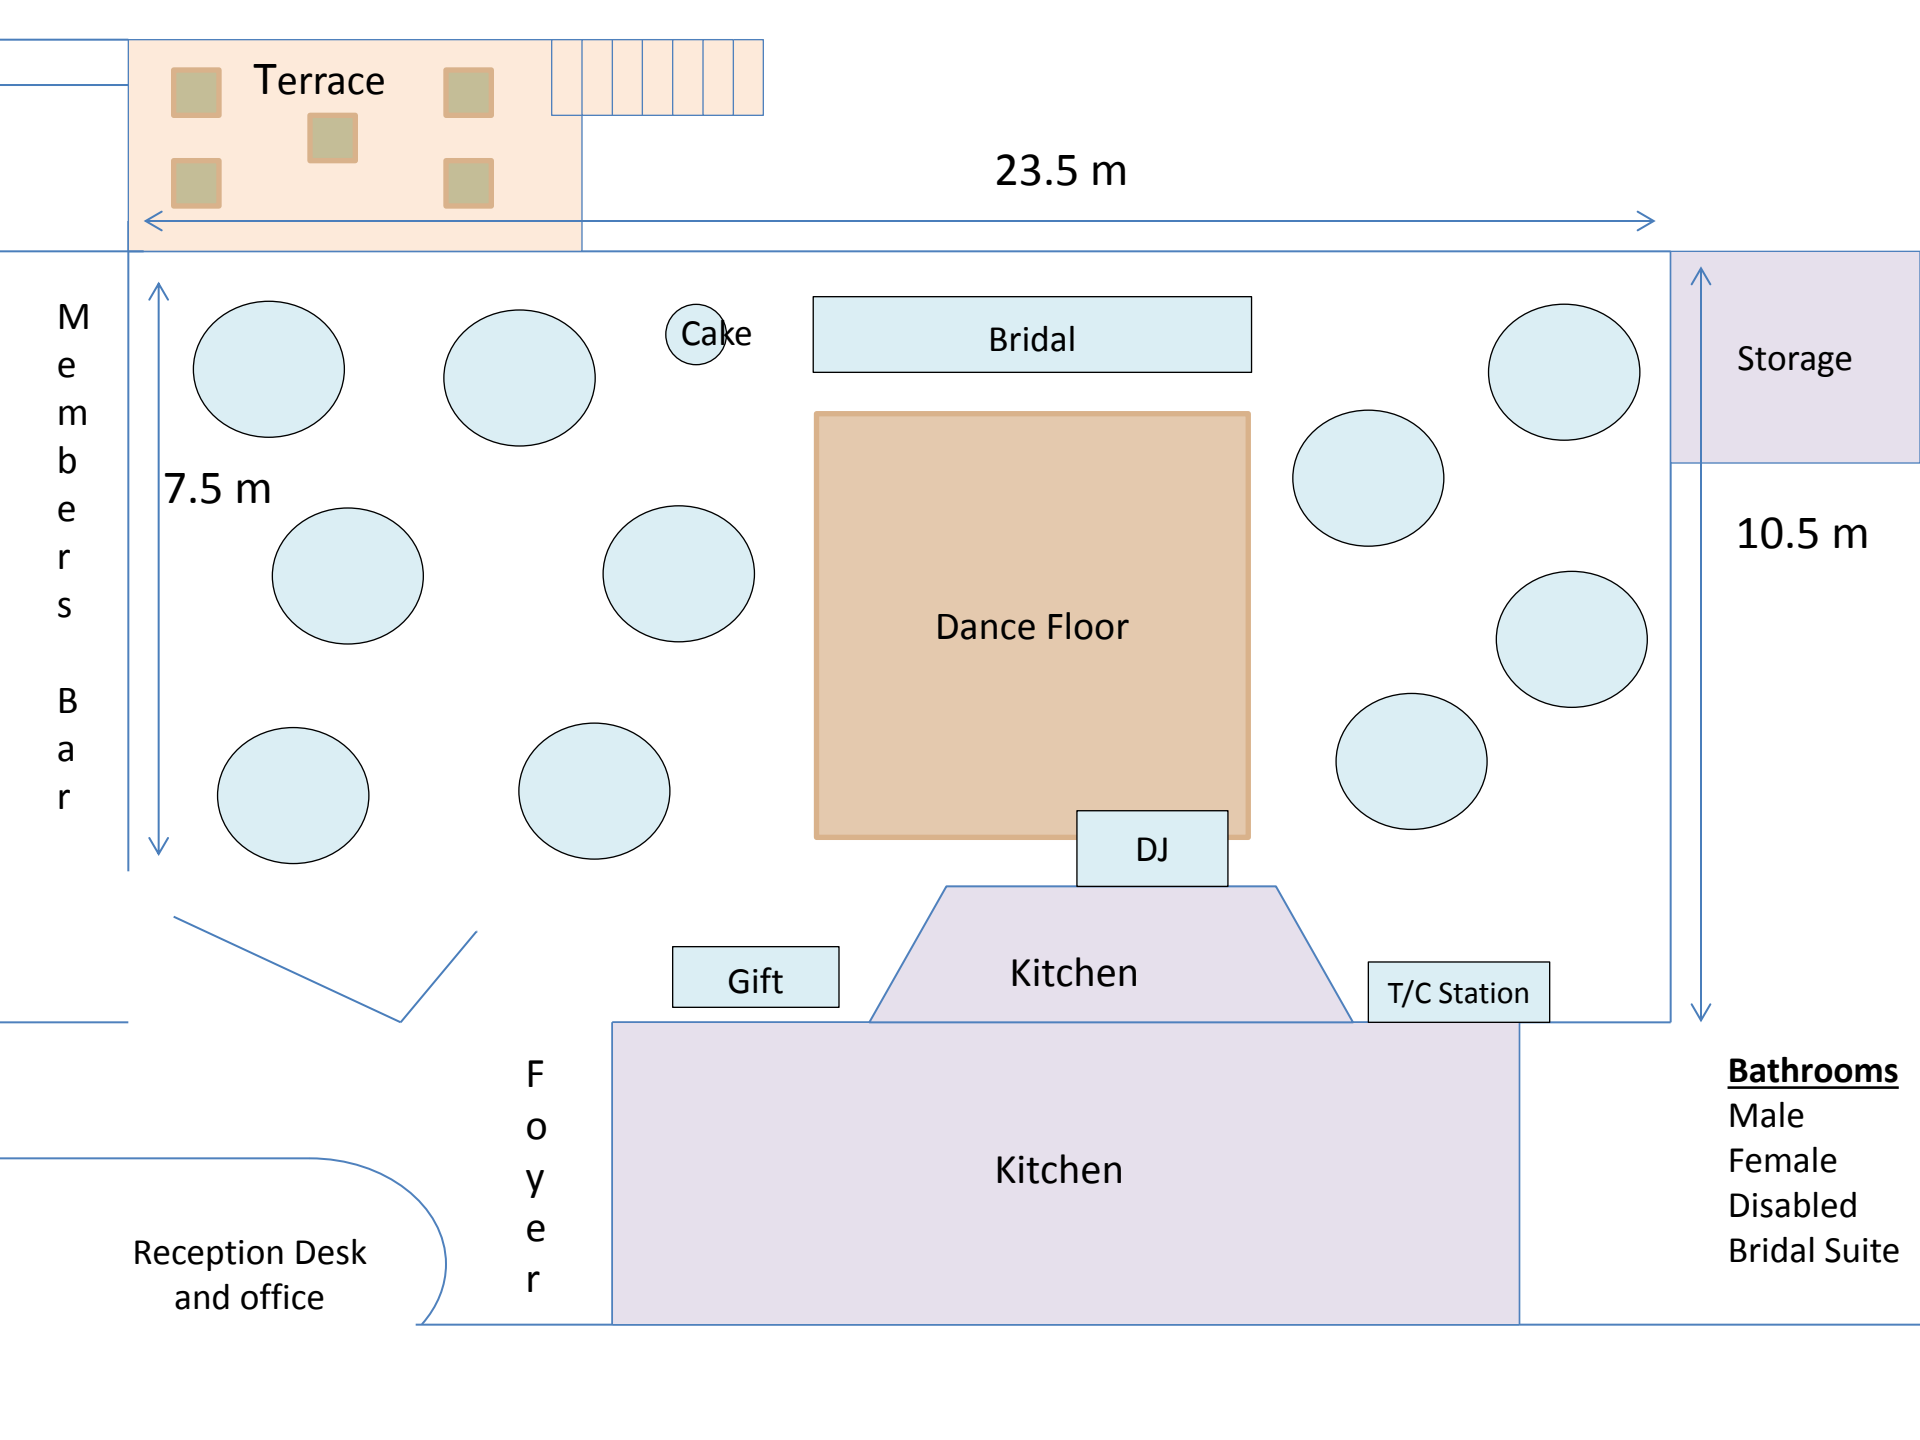

Terrace

23.5 m

M
e
m
b
e
r
s

B
a
r

7.5 m

Dance Floor

Cake

Storage

10.5 m

Bridal

DJ

Gift

Kitchen

T/C Station

F
o
y
e
r

Reception Desk
and office

Kitchen

Bathrooms
Male
Female
Disabled
Bridal Suite

Terrace

23.5 m

M
e
m
b
e
r
s

B
a
r

7.5 m

Cake

Bridal

Storage

Dance Floor

10.5 m

DJ

Gift

Kitchen

T/C Station